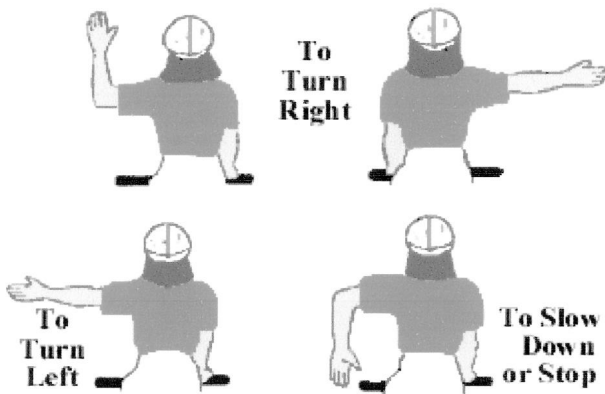

Bicycle Rules

Colors to wear while riding a bike

Bright colors so drivers can see you. Examples: white, yellow, light blue, light pink, light grey, orange, etc. Colors not to wear: black, brown, dark grey, navy blue, dark green, etc.

Hand signals

What is a reflector?

A piece of plastic that resembles a light when it is struck with a form of light.